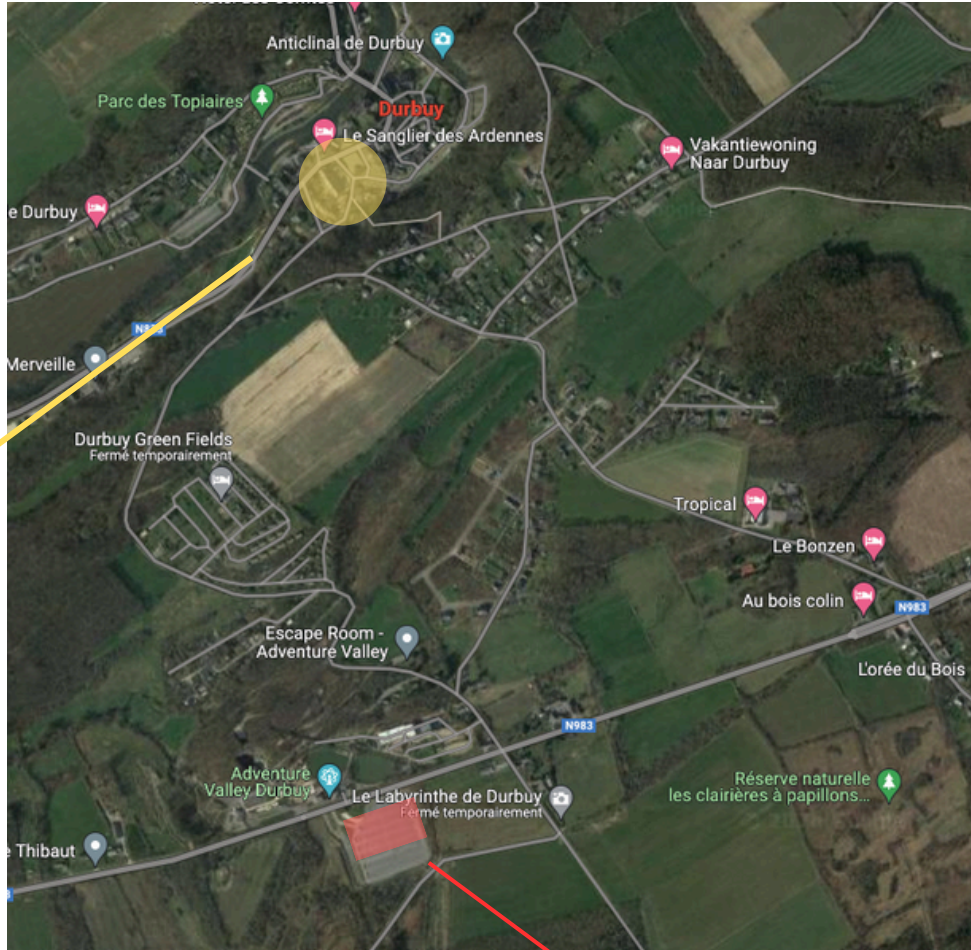

## 1. Global view

Durbuy City Center.

Adventure Valley  
Charging Park & Parc Fermé  
30 charging stations

## 2. Durbuy city center Headquarter

Headquarter

Starting / Arrival park  
Technical checks